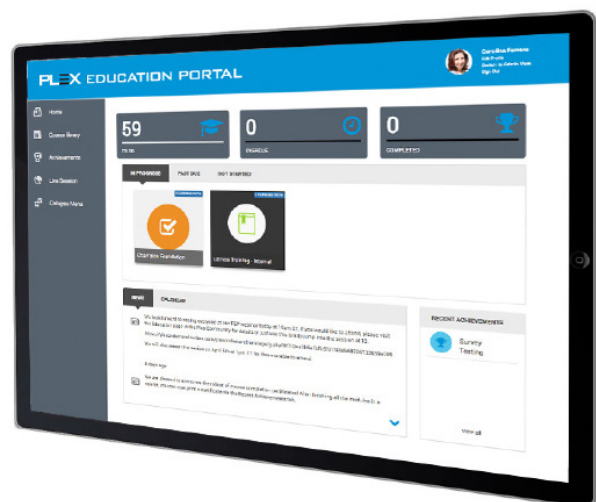

- Virtual, instructor-led training courses on a wide variety of topics where you can view presentations, applications, and virtual whiteboards for deeper understanding
- On-demand, self-paced learning makes it easy to learn on your schedule - from virtually anywhere in the world
- Company-based, annual subscriptions make it easier to budget for training throughout the year and provide flexibility to train anyone in your company
- Interaction with instructors and classmates via breakout sessions, polls, quizzes, chat, screen-sharing, and discussions
- Continuously increasing catalog of basic to advanced courses to support all functional areas of Plex

In addition to live classes, AAP holders will have access to the Plex Education Portal to:

- Evaluate course topics before registering to better assess their value to you and your company
- Access an ever expanding collection of self-paced learning available only to AAP pass holders
- Take self-paced courses including video content as well as simulations, learning checks and other interactive content
- Track completion and usage of training for members of your training team

The Plex Education Portal provides access to a growing collection of learning materials for all Plex users.

SEE AVAILABLE COURSES

Visit the Education Services page in the Plex Community or email: educationservices@plex.com